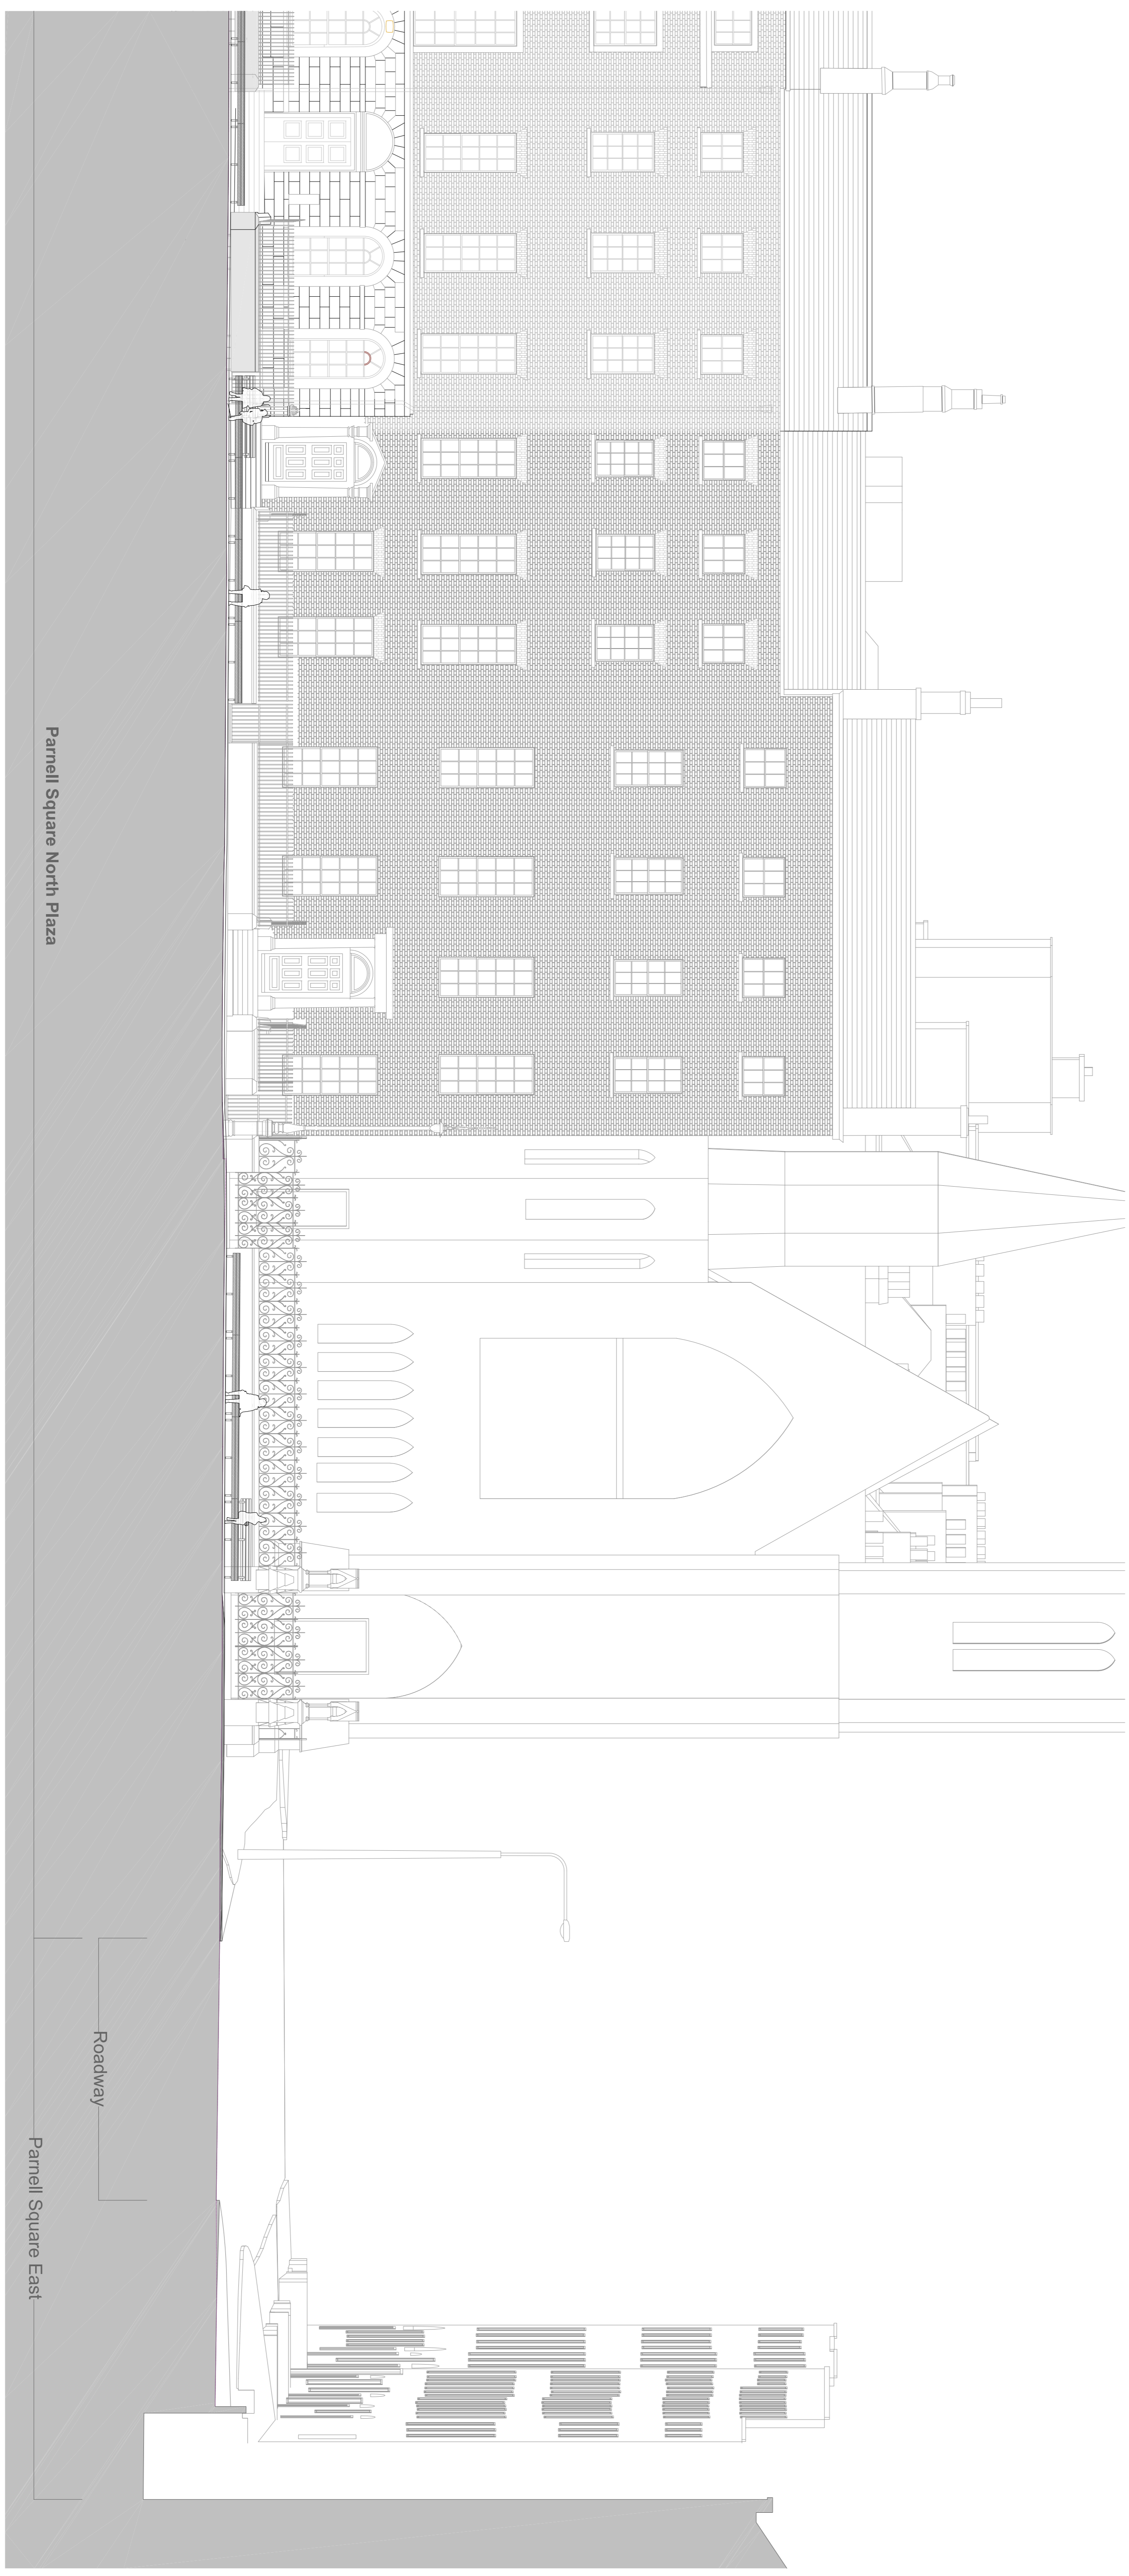

Key Section 1:500

Key Plan 1:1000

Section 1-C 1:100

Legend

- Proposed Levels
- Slight variations to existing levels
- Existing Levels
- Street Seating

For facade information refer to architect drawings

Project	Parnell Square Cultural Quarter, New Dublin City Library and Public Realm Works		
Client	Dublin City Council & DCU Development Unit (Joint Applicants)		
Developer	Public Realm - Section 01C - Proposed	Dwg No.	DW 107-501C-4
Date	10/2018	Scale	1:100 (B.A.)
Drawn by	DM	Drawn by	BS
		Stage	Planning
		Issue	Rev 0