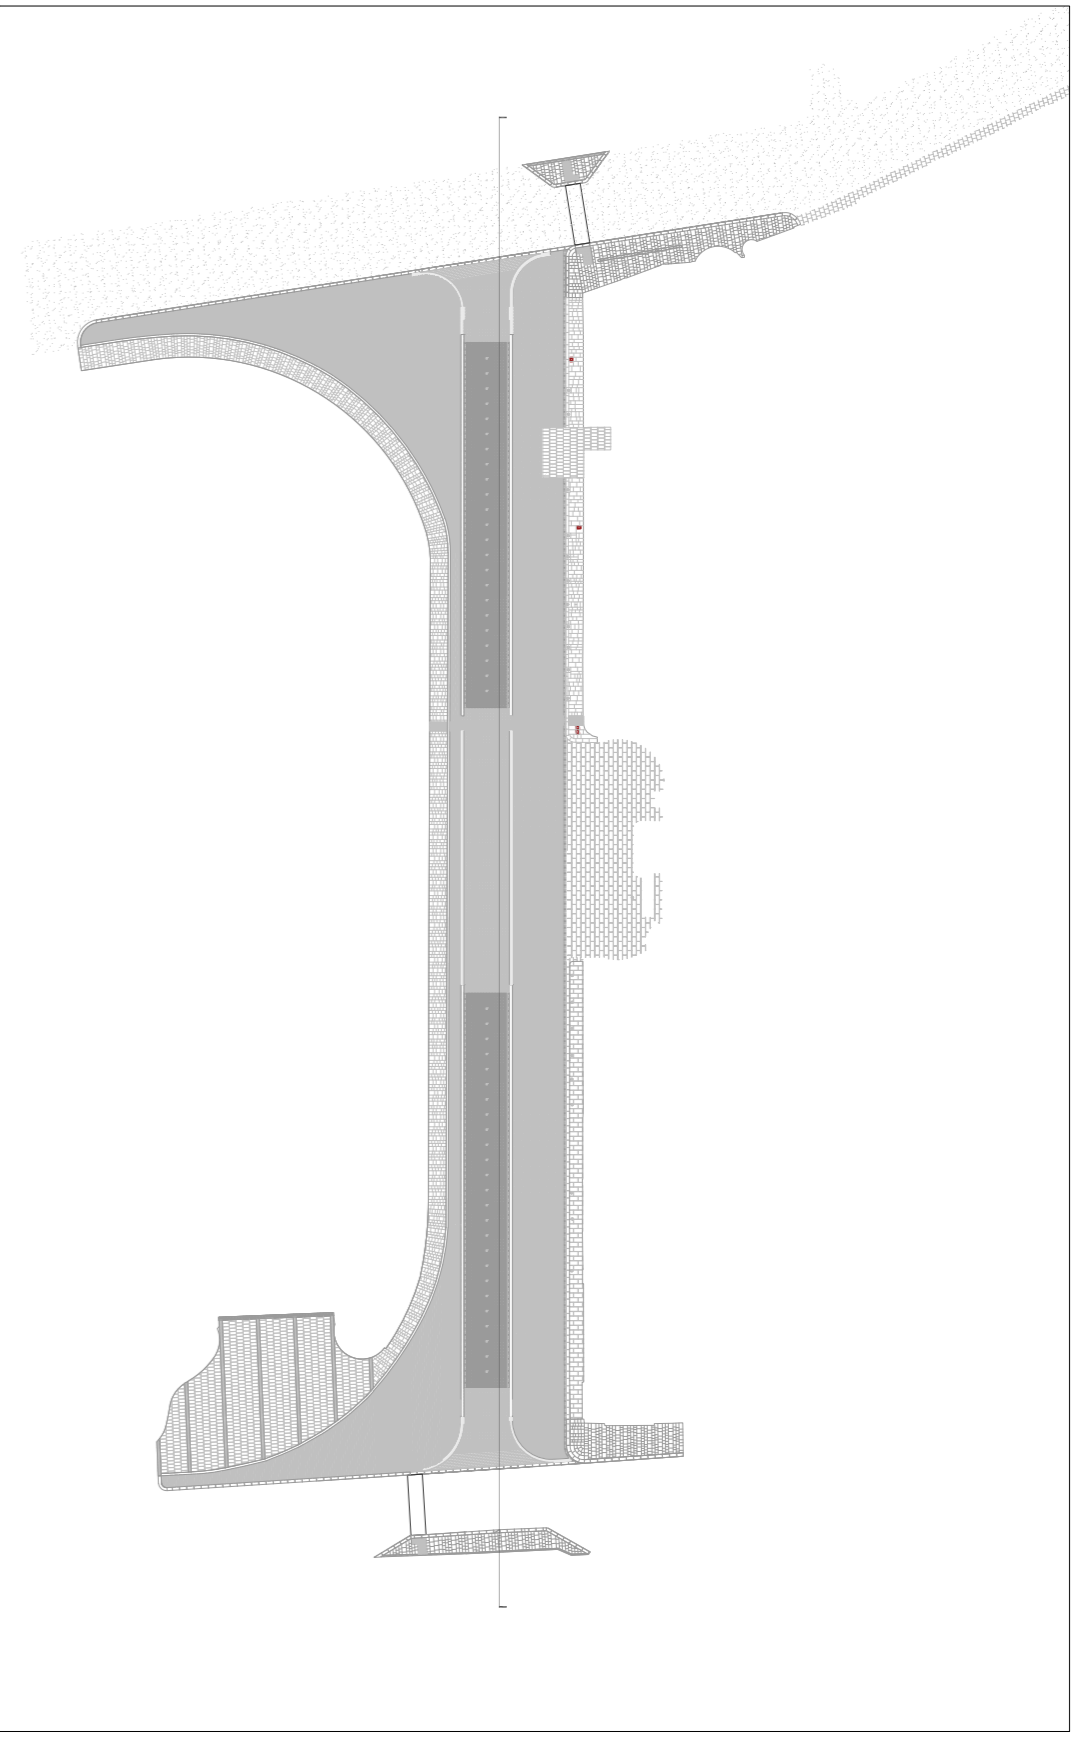

Key Section 1:500

Key Plan 1:1000

Section 1-C 1:100

Legend

- Proposed Levels
- Slight variations to existing levels
- Existing Levels
- Street Seating

For facade information refer to architect drawings

Project	Parnell Square Cultural Quarter, New Dublin City Library and Public Realm Works		
Client	Dublin City Council & DCU Development Unit (Joint Applicants)		
Developer	Public Realm - Section 01C - Proposed	Dwg No.	DW 107-501C-4
Date	10/2018	Scale	1:100 (B.A.)
Drawn by	DM	Drawn by	BS
		Stage	Planning
		Issue	Rev 0